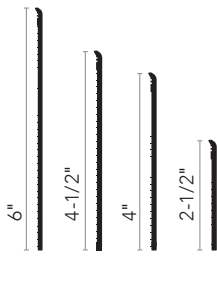

Order Prefix	See below	Lengths	8' lengths or 40' rolls, see below
Gauge	1/8" to 1/2" nominal	Lin. Ft. / Carton	Varies per profile, see below
Wall Heights	2-5/8" to 7-3/4"	Corners / Carton	15

								
2-5/8"	3"	4"	4"	4"	4-1/4"	4-1/4"	4-1/2"	4-1/2"
3/8"	3/8"	1/4"	3/8"	3/8"	1/4"	1/8"	3/8"	3/8"
Harmony SC	Regal SCR	Charmed SCH	Echo SEC	Icon SCI	Captivate SCC	Merit SMT	Bliss SCB	Charisma SC
40' roll 40'/ctn	8' lengths 40'/ctn	8' lengths 128'/ctn	8' lengths 40'/ctn	8' lengths 48'/ctn	8' lengths 72'/ctn	40' roll 40'/ctn	8' lengths 40'/ctn	40' roll 40'/ctn

Wallflowers®

Durable, low-maintenance premium rubber base that stands up to high traffic and maintains long-lasting color.

120' rolls are available for seamless installation.

Cove

Straight

Order Prefix	WF
Gauge	1/8"
Wall Heights	2-1/2", 4", 4-1/2", 6"
Lengths	48" lengths, 120' rolls
Lin. Ft. / Carton	120' (lengths or rolls)
Corners / Carton	30
Lbs. / Carton	
2-1/2" Cove	30
2-1/2" Straight	26
4" Cove	48
4" Straight	43
4-1/2" Cove	50
6" Cove	69
6" Straight	69

Base 2000™

Vinyl and rubber blend provides flexibility and stability at a budget-friendly price point.

120' rolls are available for seamless installation.

Cove

Straight

Order Prefix	B2
Gauge	1/8"
Wall Heights	2-1/2", 4", 4-1/2", 6"
Lengths	48" lengths, 120' rolls
Lin. Ft. / Carton	120' (lengths or rolls)
Corners / Carton	30
Lbs. / Carton	
2-1/2" Cove	27
2-1/2" Straight	26
4" Cove	39
4" Straight	38
4-1/2" Cove	45
4-1/2" Straight	45
6" Cove	60
6" Straight	60