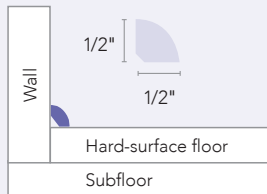

166 Quarter Round Trim

1/2" x 1/2" Quarter Round Trim is the perfect finishing touch for many wall base installations and available by request.