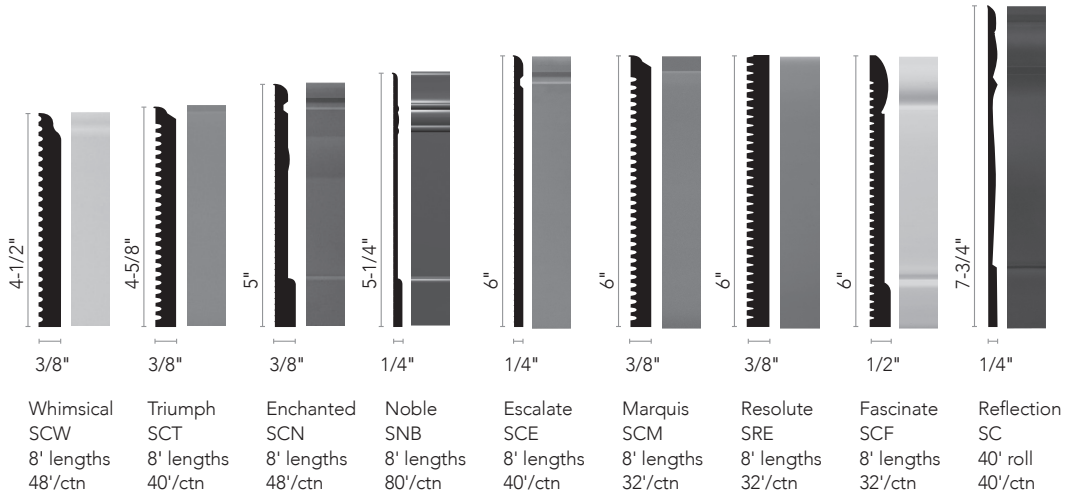

Clover
512

Cerulean
527

Medium Gray
014*

True White
046

Dark Beige
037*

Jojoba
513

Grullo
524

Storm Cloud
516

Heirloom Rose
502

Gulf Shores
517

Wisteria
528

Stone
024

Arctic White
029*

**Available for Health Design Wall Base*

Base Sculptures™ Profiled Wall Base System

Sculptured, wood-look TP rubber base with multiple heights and profiles.

Order Prefix	See below	Lengths	8' lengths or 40' rolls, see below
Gauge	1/8" to 1/2" nominal	Lin. Ft. / Carton	Varies per profile, see below
Wall Heights	2-5/8" to 7-3/4"	Corners / Carton	15

								
2-5/8"	3"	4"	4"	4"	4-1/4"	4-1/4"	4-1/2"	4-1/2"
3/8"	3/8"	1/4"	3/8"	3/8"	1/4"	1/8"	3/8"	3/8"
Harmony SC	Regal SCR	Charmed SCH	Echo SEC	Icon SCI	Captivate SCC	Merit SMT	Bliss SCB	Charisma SC
40' roll 40'/ctn	8' lengths 40'/ctn	8' lengths 128'/ctn	8' lengths 40'/ctn	8' lengths 48'/ctn	8' lengths 72'/ctn	40' roll 40'/ctn	8' lengths 40'/ctn	40' roll 40'/ctn