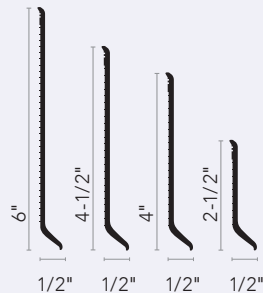

Order Prefix	See below	Lengths	8' lengths or 40' rolls, see below
Gauge	1/8" to 1/2" nominal	Lin. Ft. / Carton	Varies per profile, see below
Wall Heights	2-5/8" to 7-3/4"	Corners / Carton	15

								
2-5/8"	3"	4"	4"	4"	4-1/4"	4-1/4"	4-1/2"	4-1/2"
3/8"	3/8"	1/4"	3/8"	3/8"	1/4"	1/8"	3/8"	3/8"
Harmony SC	Regal SCR	Charmed SCH	Echo SEC	Icon SCI	Captivate SCC	Merit SMT	Bliss SCB	Charisma SC
40' roll 40'/ctn	8' lengths 40'/ctn	8' lengths 128'/ctn	8' lengths 40'/ctn	8' lengths 48'/ctn	8' lengths 72'/ctn	40' roll 40'/ctn	8' lengths 40'/ctn	40' roll 40'/ctn

Wallflowers®

Durable, low-maintenance premium rubber base that stands up to high traffic and maintains long-lasting color.

120' rolls are available for seamless installation.

Cove

Straight

Order Prefix	WF
Gauge	1/8"
Wall Heights	2-1/2", 4", 4-1/2", 6"
Lengths	48" lengths, 120' rolls
Lin. Ft. / Carton	120' (lengths or rolls)
Corners / Carton	30
Lbs. / Carton	
2-1/2" Cove	30
2-1/2" Straight	26
4" Cove	48
4" Straight	43
4-1/2" Cove	50
6" Cove	69
6" Straight	69