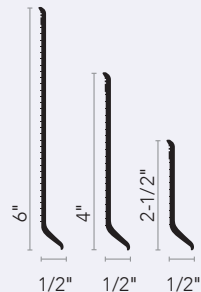

Order Prefix	See below	Lengths	8' lengths or 40' rolls, see below
Gauge	1/8" to 1/2" nominal	Lin. Ft. / Carton	Varies per profile, see below
Wall Heights	2-5/8" to 7-3/4"	Corners / Carton	15

								
2-5/8"	3"	4"	4"	4"	4-1/4"	4-1/4"	4-1/2"	4-1/2"
3/8"	3/8"	1/4"	3/8"	3/8"	1/4"	1/8"	3/8"	3/8"
Harmony SC	Regal SCR	Charmed SCH	Echo SEC	Icon SCI	Captivate SCC	Merit SMT	Bliss SCB	Charisma SC
40' roll 40'/ctn	8' lengths 40'/ctn	8' lengths 128'/ctn	8' lengths 40'/ctn	8' lengths 48'/ctn	8' lengths 72'/ctn	40' roll 40'/ctn	8' lengths 40'/ctn	40' roll 40'/ctn

Wallflowers®

Durable, low-maintenance premium rubber base that stands up to high traffic and maintains long-lasting color.

120' rolls are available for seamless installation.

Cove

Straight

Order Prefix	WF
Gauge	1/8"
Wall Heights	2-1/2", 4", 4-1/2", 6"
Lengths	48" lengths, 120' rolls
Lin. Ft. / Carton	120' (lengths or rolls)
Corners / Carton	30
Lbs. / Carton	
2-1/2" Cove	30
2-1/2" Straight	26
4" Cove	48
4" Straight	43
4-1/2" Cove	50
6" Cove	69
6" Straight	69

Base 2000™

Vinyl and rubber blend provides flexibility and stability at a budget-friendly price point.

120' rolls are available for seamless installation.

Cove

Straight

Order Prefix	B2
Gauge	1/8"
Wall Heights	2-1/2", 4", 4-1/2", 6"
Lengths	48" lengths, 120' rolls
Lin. Ft. / Carton	120' (lengths or rolls)
Corners / Carton	30
Lbs. / Carton	
2-1/2" Cove	27
2-1/2" Straight	26
4" Cove	39
4" Straight	38
4-1/2" Cove	45
4-1/2" Straight	45
6" Cove	60
6" Straight	60

Vinyl Wall Base

A foundational base for functional, everyday environments.

120' rolls are available for seamless installation.

Cove

Straight

Order Prefix	VCB	
Gauge	1/8"	.080"
Wall Heights	2-1/2", 4", 6"	
Lengths	48" lengths, 120' rolls	
Lin. Ft. / Carton	120' (lengths or rolls)	
Corners / Carton	30	30
Lbs. / Carton		
2-1/2" Cove	30	20
2-1/2" Straight	26	22
4" Cove	40	32
4" Straight	43	32
6" Cove	69	50
6" Straight	69	52