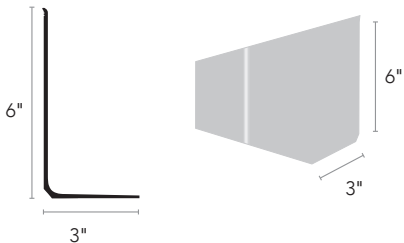

Base 2000™

Vinyl and rubber blend provides flexibility and stability at a budget-friendly price point.

120' rolls are available for seamless installation.

Cove

Straight

Order Prefix	B2
Gauge	1/8"
Wall Heights	2-1/2", 4", 4-1/2", 6"
Lengths	48" lengths, 120' rolls
Lin. Ft. / Carton	120' (lengths or rolls)
Corners / Carton	30
Lbs. / Carton	
2-1/2" Cove	27
2-1/2" Straight	26
4" Cove	39
4" Straight	38
4-1/2" Cove	45
4-1/2" Straight	45
6" Cove	60
6" Straight	60

Vinyl Wall Base

A foundational base for functional, everyday environments.

120' rolls are available for seamless installation.

Cove

Straight

Order Prefix	VCB	
Gauge	1/8"	.080"
Wall Heights	2-1/2", 4", 6"	
Lengths	48" lengths, 120' rolls	
Lin. Ft. / Carton	120' (lengths or rolls)	
Corners / Carton	30	30
Lbs. / Carton		
2-1/2" Cove	30	20
2-1/2" Straight	26	22
4" Cove	40	32
4" Straight	43	32
6" Cove	69	50
6" Straight	69	52

Health Design™ Wall Base

Easy-to-clean, hygienic TP rubber base provides a seamless transition from wall to floor that's ideal for healthcare environments.

Order Prefix	HDB
Gauge	1/8" tapers to .080"
Wall Heights	6"
Lengths	72" lengths
Lin. Ft. / Carton	36'
Lbs. / Carton	34