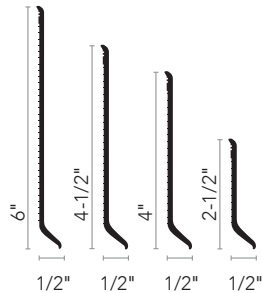

Order Prefix	See below	Lengths	8' lengths or 40' rolls, see below
Gauge	1/8" to 1/2" nominal	Lin. Ft. / Carton	Varies per profile, see below
Wall Heights	2-5/8" to 7-3/4"	Corners / Carton	15

								
2-5/8"	3"	4"	4"	4"	4-1/4"	4-1/4"	4-1/2"	4-1/2"
3/8"	3/8"	1/4"	3/8"	3/8"	1/4"	1/8"	3/8"	3/8"
Harmony SC	Regal SCR	Charmed SCH	Echo SEC	Icon SCI	Captivate SCC	Merit SMT	Bliss SCB	Charisma SC
40' roll 40'/ctn	8' lengths 40'/ctn	8' lengths 128'/ctn	8' lengths 40'/ctn	8' lengths 48'/ctn	8' lengths 72'/ctn	40' roll 40'/ctn	8' lengths 40'/ctn	40' roll 40'/ctn

Wallflowers®

Durable, low-maintenance premium rubber base that stands up to high traffic and maintains long-lasting color.

120' rolls are available for seamless installation.

Cove

Straight

Order Prefix	WF
Gauge	1/8"
Wall Heights	2-1/2", 4", 4-1/2", 6"
Lengths	48" lengths, 120' rolls
Lin. Ft. / Carton	120' (lengths or rolls)
Corners / Carton	30
Lbs. / Carton	
2-1/2" Cove	30
2-1/2" Straight	26
4" Cove	48
4" Straight	43
4-1/2" Cove	50
6" Cove	69
6" Straight	69

Base 2000™

Vinyl and rubber blend provides flexibility and stability at a budget-friendly price point.

120' rolls are available for seamless installation.

Cove

Straight

Order Prefix	B2
Gauge	1/8"
Wall Heights	2-1/2", 4", 4-1/2", 6"
Lengths	48" lengths, 120' rolls
Lin. Ft. / Carton	120' (lengths or rolls)
Corners / Carton	30
Lbs. / Carton	
2-1/2" Cove	27
2-1/2" Straight	26
4" Cove	39
4" Straight	38
4-1/2" Cove	45
4-1/2" Straight	45
6" Cove	60
6" Straight	60