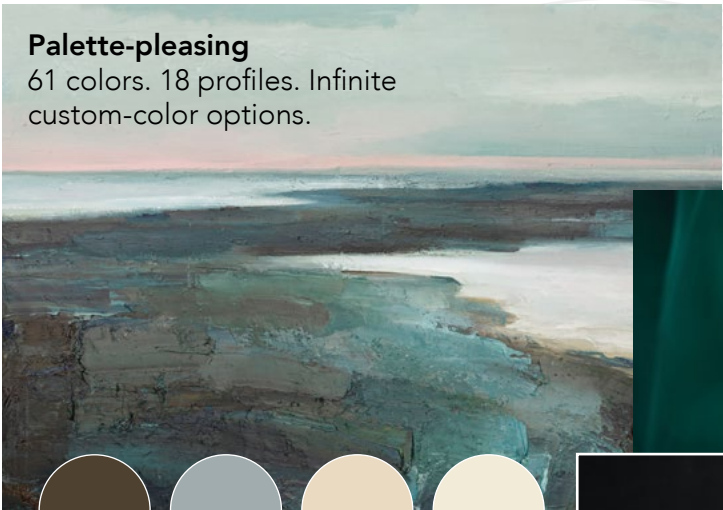

# Style + Substance

Base Sculptures™ Profiled Wall Base System

## Palette-pleasing

61 colors. 18 profiles. Infinite custom-color options.

## Seamless finish

Flexible material hides wall irregularities for a beautiful result.