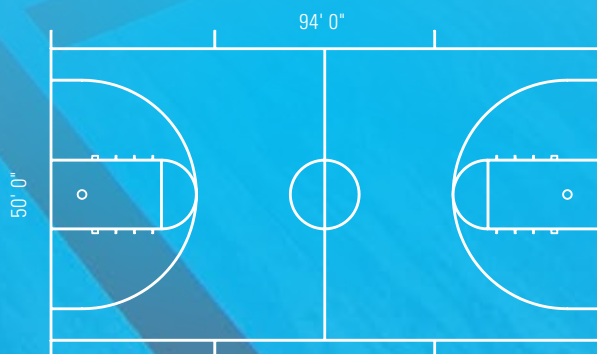

Game Line Kits: Cut to fit

Whether you have a full-size court, a multi-purpose gym or a smaller facility with reduced court dimensions, our Game Line Kits install as an integrated part of the flooring and stand up to high-impact use.

- 2 inch-wide lines
- Marking kits based on all background tile, field out to marking lines
- Available in a wide variety of standard and custom colors

BASKETBALL COURT GAME LINE KIT