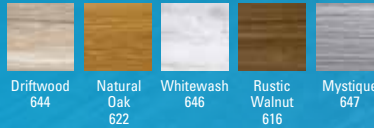

Custom cut. Color coordinated.

Specify your custom design from our product portfolio for long-lasting, color-coordinated beauty. Choose from our most popular colors. Refer to FLEXCOFloors.com for all available standard colors.

FlexTones®

SpexTones™

Evolving Styles® Creative Elements

Evolving Styles® Wood Elements

Solid Vinyl Tile

Natural Elements Stone LVT

Natural Elements Wood LVT

Tuflex® Force®

Prime Sports

Painted game line colors

- 2" wide lines
- Marking kits based on all background tile field cut to marking lines
- 10 standard colors or virtually any color available with a custom formulation