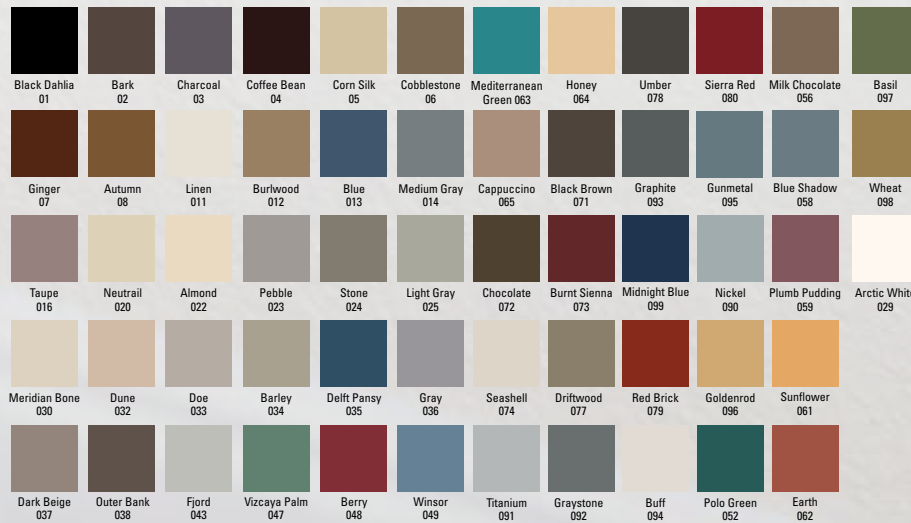

Base Sculptures™

PROFILED WALL
BASE SYSTEM

Made better to make
you look better.

Base Sculptures[™]

PROFILED WALL BASE SYSTEM

Better for designers. Better for installers.
Better for referrals.

In today's world, where expectations are high and product performance is required, FLEXCO Base Sculptures are the ideal choice. Available in 61 colors and 18 distinct profiles, FLEXCO gives you the ultimate in creative flexibility.

RUBBER CORNER BLOCKS

Inside Corner

Outside Corner

Custom height orders for corner blocks available in 1/2" increments.

Enchanted

Noble

Marquis

Escalate

Resolute NEW

Fascinate NEW

Reflection

The best choice for profiled wall base.

Get the best results with FLEXCO Base Sculptures Wall Base System. With our broad profile offering and color choices, we'll make every installation a reflection of you.

COLOR CHOICES

Available in the FlexTones® color palette plus Arctic White, Baby's Breath, Antique White and True White.

FlexTones®

NEW White Colors

PROFILES

RECOMMENDED ADHESIVES

WB-600 Acrylic Wall Base Adhesive
C-630 Contact Adhesive