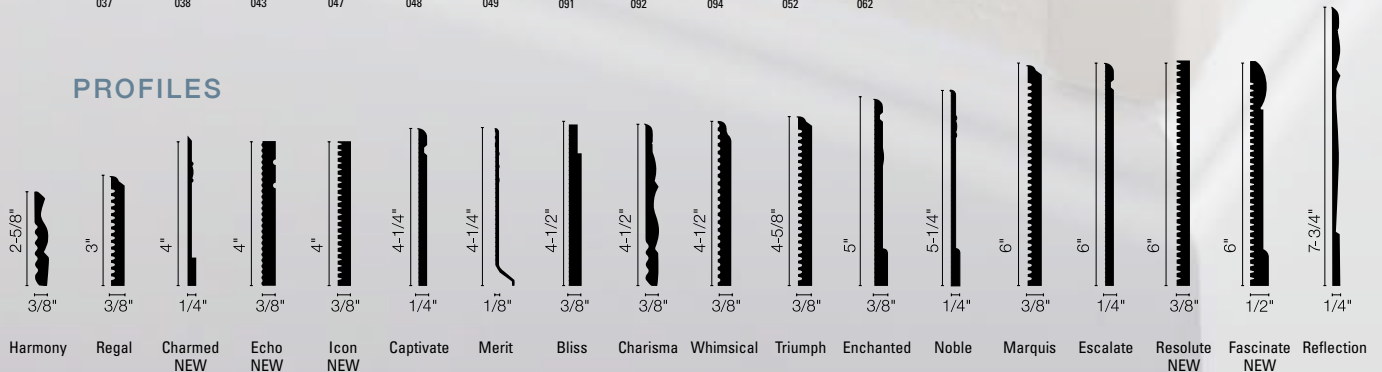

For installers, our Base Sculptures are more flexible than traditional options, so they conform better to irregularities in the wall. They deliver fast to get the job done quickly with a perfect look every time.

RUBBER CORNER BLOCKS

Inside Corner

Outside Corner

Custom height orders for corner blocks available in 1/2" increments.

Enchanted

Noble

Marquis

Escalate

Resolute NEW

Fascinate NEW

Reflection

The best choice for profiled wall base.

Get the best results with FLEXCO Base Sculptures Wall Base System. With our broad profile offering and color choices, we'll make every installation a reflection of you.

COLOR CHOICES

Available in the FlexTones® color palette plus Arctic White, Baby's Breath, Antique White and True White.

FlexTones®

NEW White Colors

PROFILES

RECOMMENDED ADHESIVES

WB-600 Acrylic Wall Base Adhesive
C-630 Contact Adhesive